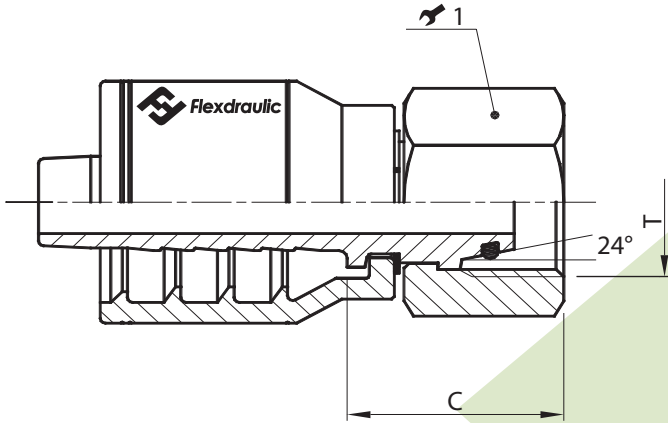

Metric / DIN

Metric / DIN Light Female Swivel (24° Cone Seat)

One Piece Bite The Wire

Part #	Hose I.D.		Metric Thread (T)	Required Tube O.D.	Cutoff (C)	Wrench	
	Inch	Size				1 (Inch)	1 (mm)
A04-06C	1/4"	-04	M12 X 1.5	L6	0.92"	-	16
A04-08C	1/4"	-04	M14 X 1.5	L8	1.04"	1 1/16"	17
A04-10C	1/4"	-04	M16 X 1.5	L10	1.10"	3/4"	19
A04-12C	1/4"	-04	M18 X 1.5	L12	1.08"	7/8"	22
A06-10C	3/8"	-06	M16 X 1.5	L10	1.14"	7/8"	22
A06-12C	3/8"	-06	M18 X 1.5	L12	1.08"	7/8"	22
A06-15C	3/8"	-06	M22 X 1.5	L15	1.18"	1 1/16"	27
A08-15C	1/2"	-08	M22 X 1.5	L15	1.22"	1 1/16"	27
A08-18C	1/2"	-08	M26 X 1.5	L18	1.22"	1 1/4"	32
A10-18C	5/8"	-10	M26 X 1.5	L18	1.22"	1 1/4"	32
A12-22C	3/4"	-12	M30 X 2	L22	1.30"	1 7/16"	36
A16-28C	1"	-16	M36 X 2	L28	1.34"	1 5/8"	41